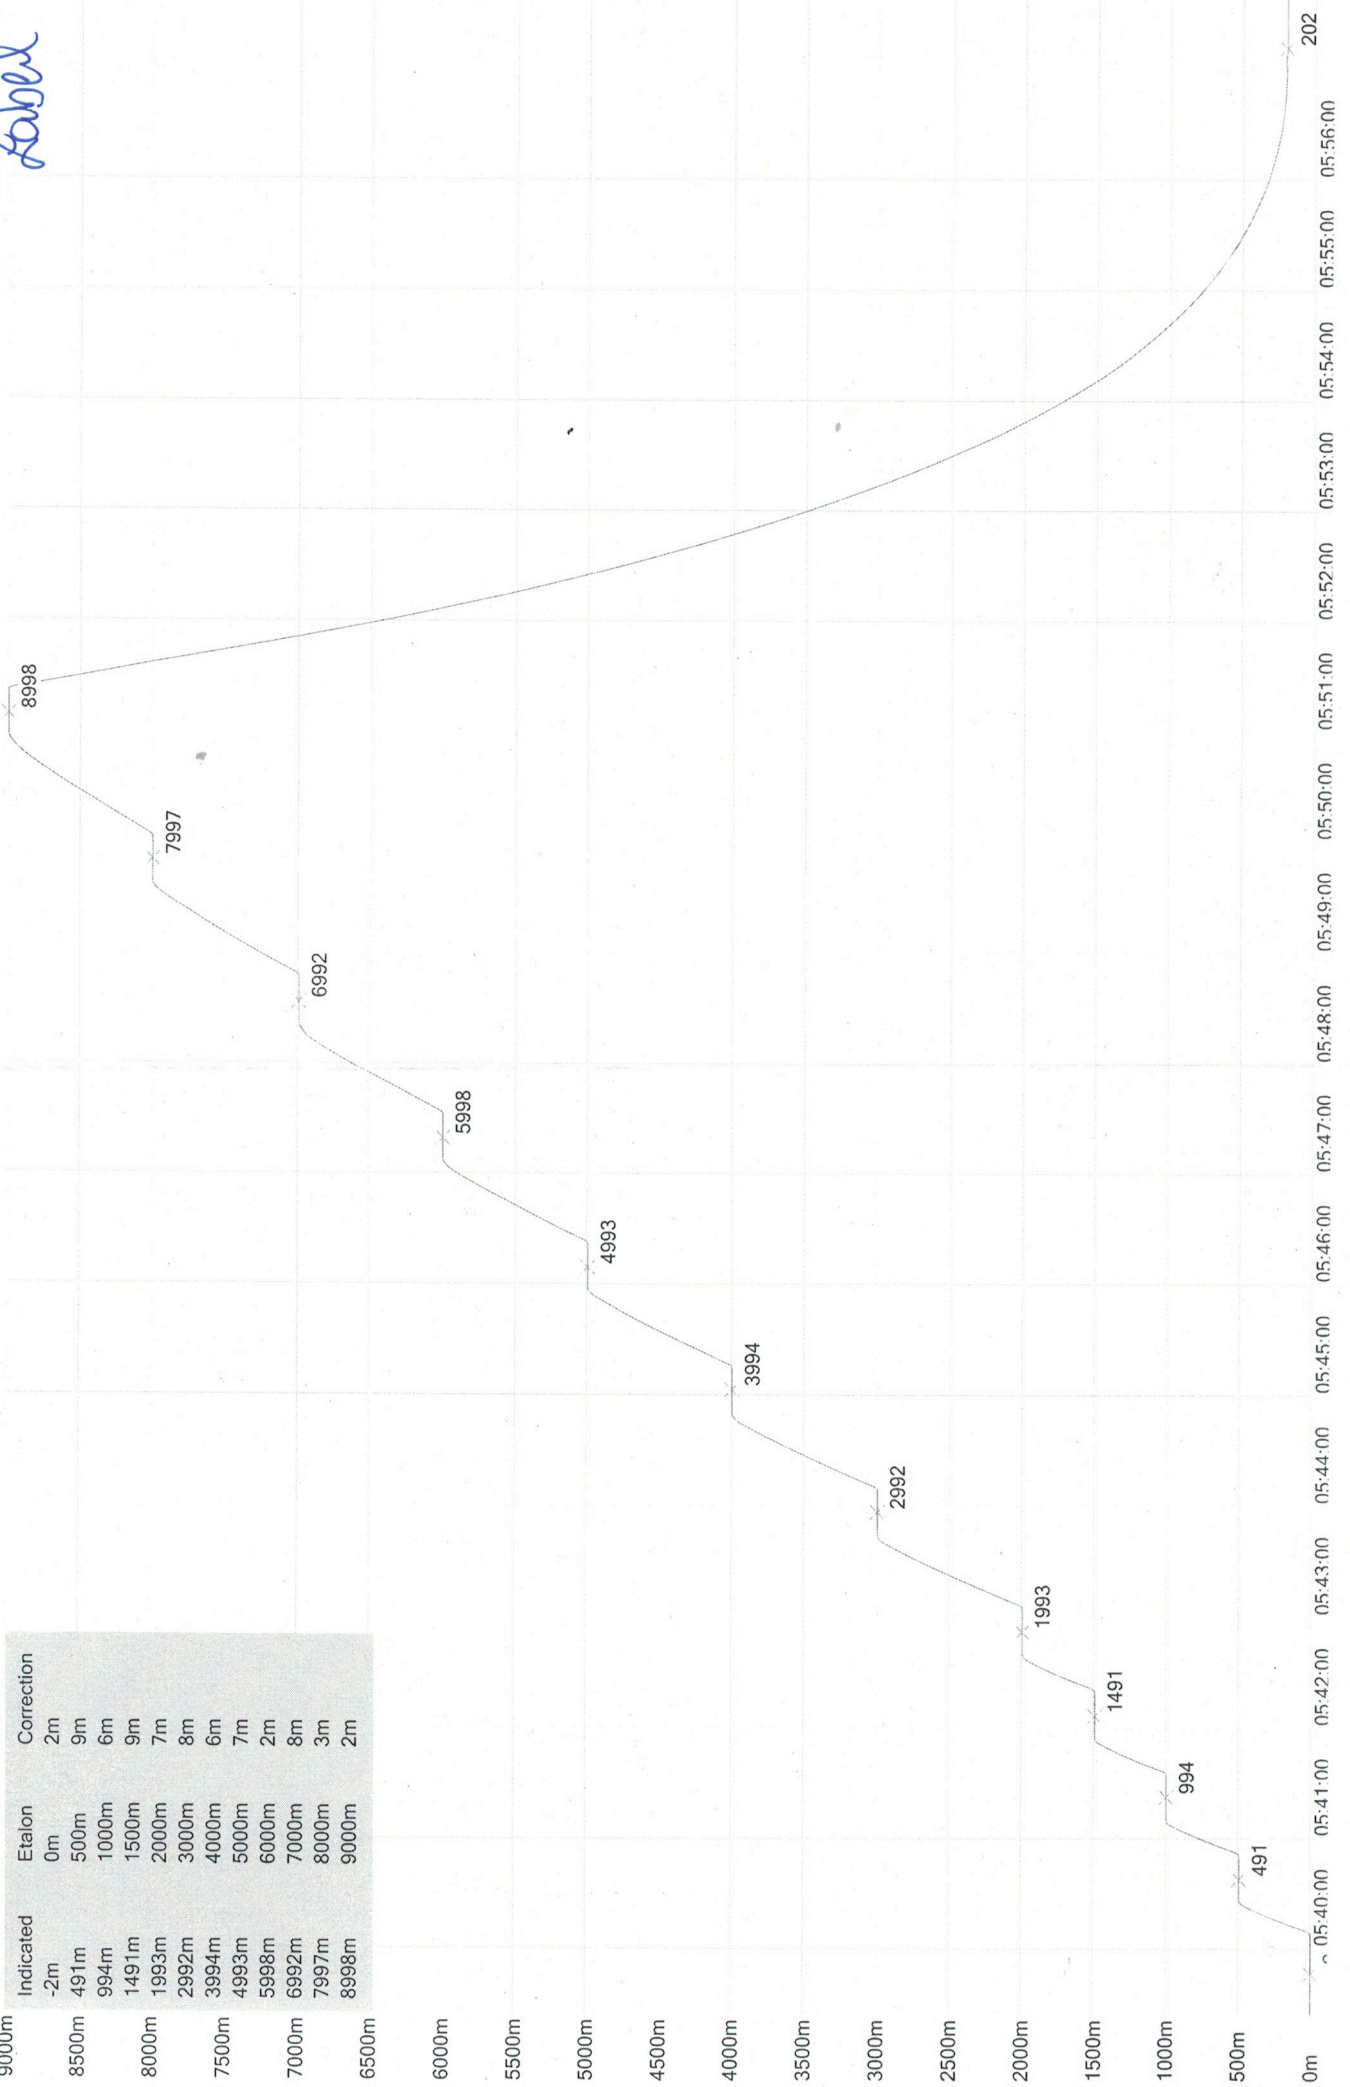

LXNAV, S100 18.6.2021 SN#Q4K(33860)

ZK - 0.1 KM

Certificate of calibration

Indicated	Etolon	Correction
-2m	0m	2m
491m	500m	9m
994m	1000m	6m
1491m	1500m	9m
1993m	2000m	7m
2992m	3000m	8m
3994m	4000m	6m
4993m	5000m	7m
5998m	6000m	2m
6992m	7000m	8m
7997m	8000m	3m
8998m	9000m	2m

05:40:00 05:41:00 05:42:00 05:43:00 05:44:00 05:45:00 05:46:00 05:47:00 05:48:00 05:49:00 05:50:00 05:51:00 05:52:00 05:53:00 05:54:00 05:55:00 05:56:00